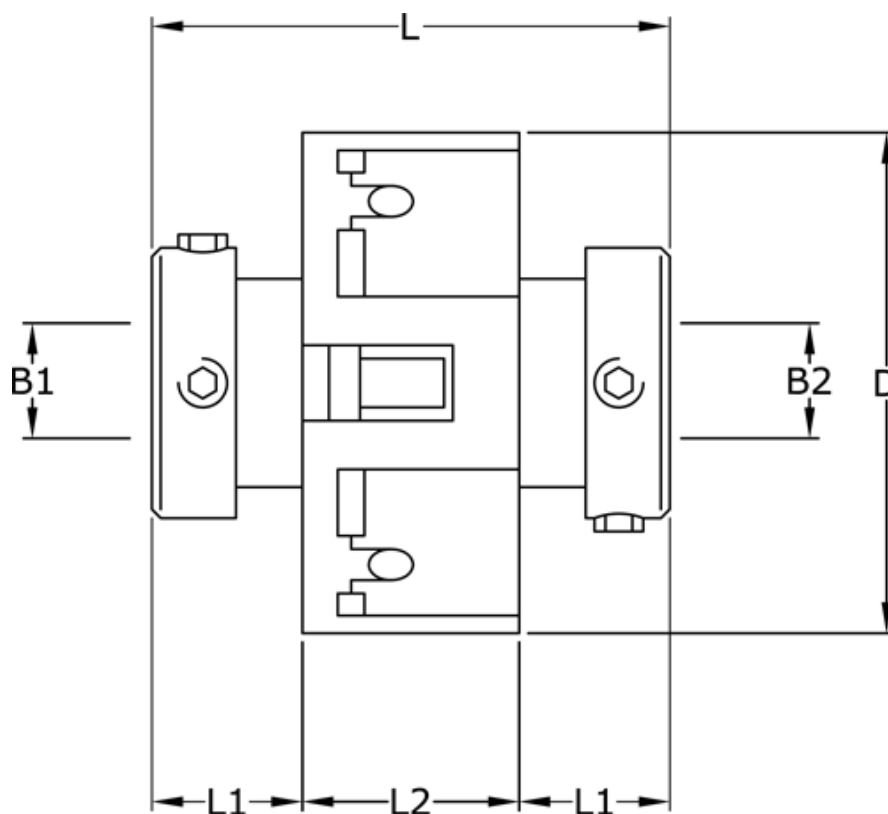

Article number: 3322203343535

Description: Uni-Lat Coupling size 203.34.35.35  
set screw hub, bore 12/12 mm

## Measures

B1	=	12
B2	=	12
D	=	34
L	=	30.7
L1	=	10.9
L2	=	8.9
Screw	=	M4